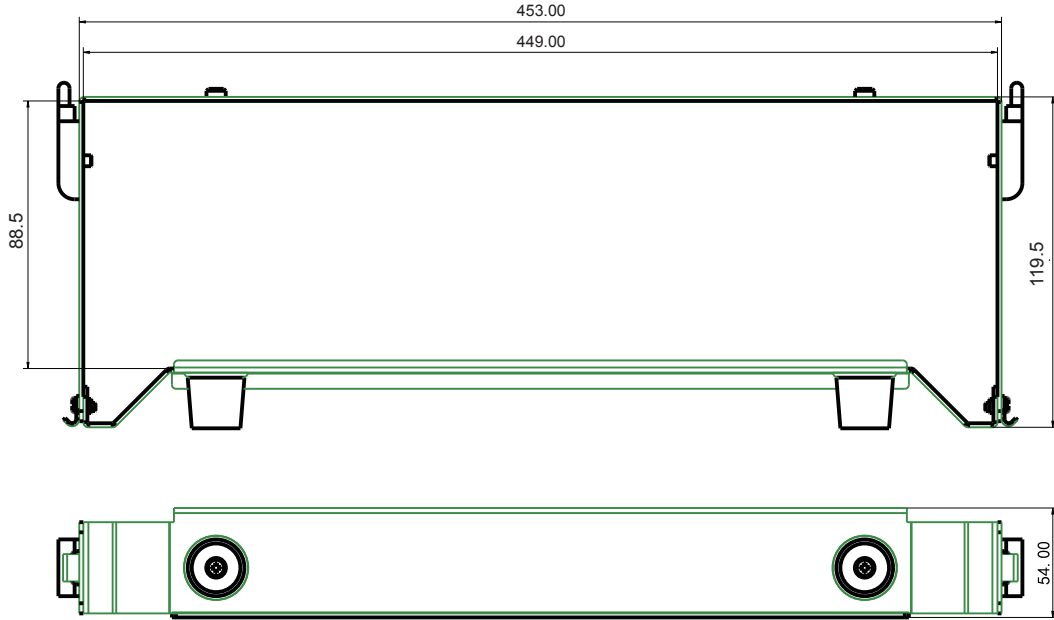

## *Horizontal installation*

Maximum 4 batteries for Horizontal installation

## *Vertical installation*

Maximum 2 batteries for vertical installation

# Dimension

**US2000**

**US3000**

**Cube the Force** |  **PYLONTECH**