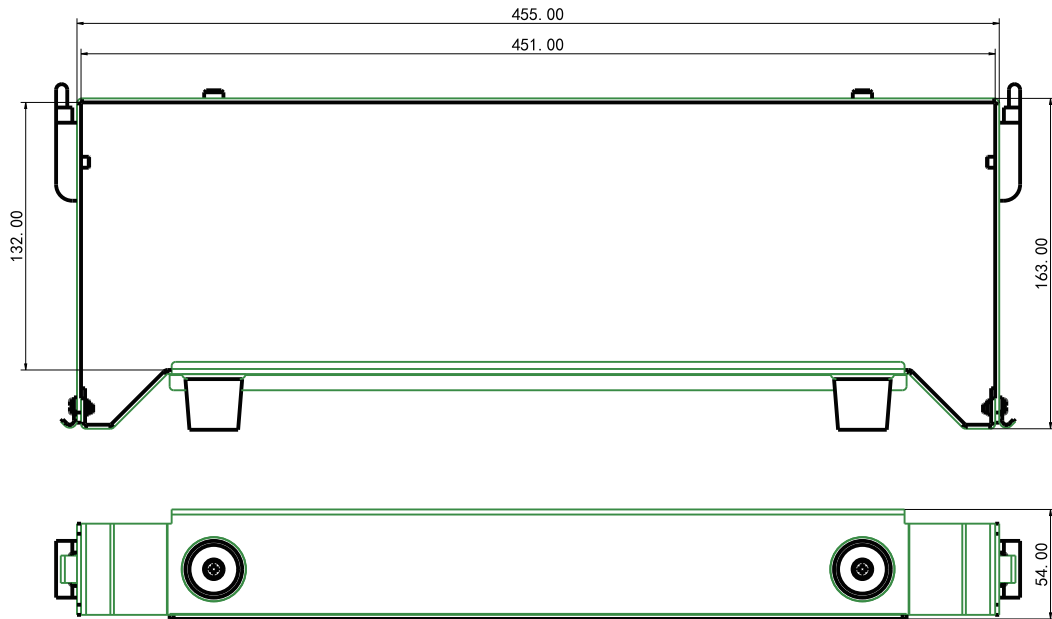

## *Horizontal installation*

Maximum 4 batteries for Horizontal installation

## *Vertical installation*

Maximum 2 batteries for vertical installation

# Dimension

**US2000**

**US3000**

**Cube the Force** |  **PYLONTECH**